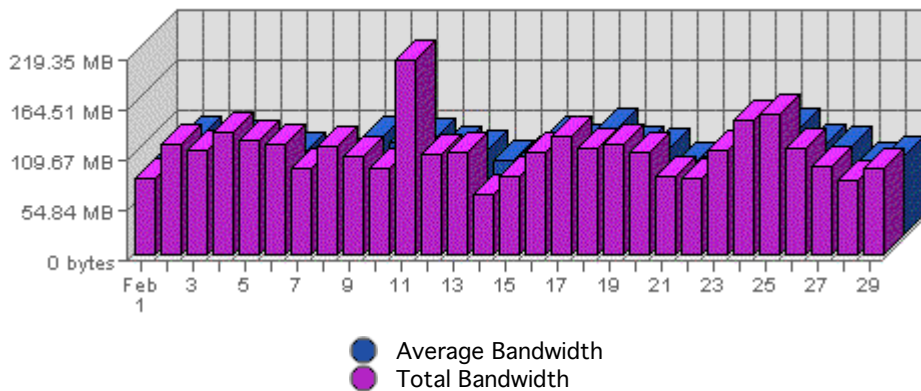

Xavier TOUBHANS

De : <Stats@...>
À : <>
Envoyé : lundi 1 mars 2004 04:16
Objet : Executive Report For the month of February 2004 - www.jurixt.com

Executive Report For the month of February 2004 For virtual server www.jurixt.com

Bandwidth

Date	Bandwidth	Average	Forecast	% of Total
Sun Feb 01st, 2004	84.46 MB	84.15 MB	n/a ▼	2.57
Mon Feb 02nd, 2004	122.65 MB	107.78 MB	n/a ▲	3.73
Tue Feb 03rd, 2004	115.01 MB	99.68 MB	n/a ▲	3.49
Wed Feb 04th, 2004	133.95 MB	103.98 MB	n/a ▲	4.07
Thu Feb 05th, 2004	126.49 MB	93.30 MB	n/a ▲	3.84
Fri Feb 06th, 2004	121.58 MB	90.90 MB	n/a ▲	3.69
Sat Feb 07th, 2004	95.15 MB	80.16 MB	n/a ▲	2.89
Sun Feb 08th, 2004	119.67 MB	84.18 MB	n/a ▲	3.64
Mon Feb 09th, 2004	107.50 MB	109.26 MB	n/a ▼	3.27
Tue Feb 10th, 2004	95.05 MB	101.21 MB	n/a ▼	2.89
Wed Feb 11th, 2004	214.70 MB	106.98 MB	n/a ▲	6.52
Thu Feb 12th, 2004	110.02 MB	96.62 MB	n/a ▼	3.34
Fri Feb 13th, 2004	113.28 MB	93.69 MB	n/a ▼	3.44
Sat Feb 14th, 2004	67.64 MB	81.52 MB	n/a ▼	2.05
Sun Feb 15th, 2004	86.57 MB	87.40 MB	n/a ▼	2.63
Mon Feb 16th, 2004	113.96 MB	109.10 MB	n/a ▲	3.46
Tue Feb 17th, 2004	130.38 MB	100.65 MB	n/a ▲	3.96
Wed Feb 18th, 2004	116.63 MB	116.77 MB	n/a ▼	3.54
Thu Feb 19th, 2004	121.49 MB	97.84 MB	n/a ▲	3.69
Fri Feb 20th, 2004	113.64 MB	95.32 MB	n/a ▲	3.45
Sat Feb 21st, 2004	86.81 MB	80.36 MB	n/a ▲	2.64
Sun Feb 22nd, 2004	84.76 MB	87.33 MB	n/a ▼	2.57
Mon Feb 23rd, 2004	115.61 MB	109.51 MB	n/a ▲	3.51
Tue Feb 24th, 2004	147.31 MB	103.13 MB	n/a ▲	4.48
Wed Feb 25th, 2004	153.58 MB	116.76 MB	n/a ▲	4.67
Thu Feb 26th, 2004	117.20 MB	99.81 MB	n/a ▼	3.56
Fri Feb 27th, 2004	97.81 MB	96.73 MB	n/a ▼	2.97
Sat Feb 28th, 2004	83.32 MB	80.86 MB	n/a ▼	2.53
Sun Feb 29th, 2004	95.62 MB	87.14 MB	n/a ▲	2.90

Summary:

The total amount of bandwidth transferred during the selected month is **3.21 GB**.
The average amount of bandwidth transferred during a month is **1.99 GB**.