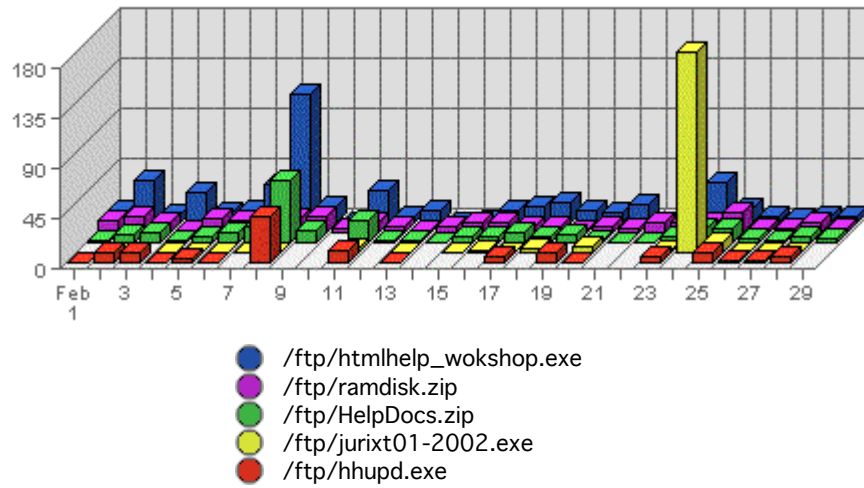

URL	Downloads	Average	Forecasted	% of Total
1. /ftp/htmlhelp_wokshop.exe	490	285.75	n/a ▲	28.74%
2. /ftp/ramdisk.zip	245	179.00	n/a ▲	14.37%
3. /ftp/HelpDocs.zip	241	138.50	n/a ▲	14.13%
4. /ftp/jurixt01-2002.exe	221	74.25	n/a ▲	12.96%
5. /ftp/hhupd.exe	124	73.25	n/a ▲	7.27%
6. /acier/agx.zip	91	89.00	n/a ▼	5.34%
7. /ftp/Dureg.exe	42	17.50	n/a ▲	2.46%
8. /acier/spirou.zip	31	13.75	n/a ▲	1.82%
9. /acier/melimelo.zip	26	17.00	n/a ▲	1.52%
10. /ftp/radars.zip	22	13.75	n/a ▲	1.29%

Summary:

- During the selected month, **22** distinct files are responsible for **1,705** downloads. (Averaging **77.50** downloads per file)
- During the previous month, **23** distinct files were responsible for **1,233** downloads. (Averaging **53.61** downloads per file)
- During the selected month there are **22** distinct files. During the previous month there were **23** distinct files. This is a change of **-1 (-4.35%)** distinct file.
- The selected month's average (**77.50** downloads per download) is **up** by (**+44.56%**) from last month's average (**53.61** downloads per download).
- **27.27%** of all files were downloaded more than the average (**77.50** downloads per file), and **72.73%** were downloaded less.
- Your top file accounts for downloads, **28.74%** of all downloads.
- **0** files (**0.00%** of all files) recorded only 1 download.

Most Common Page Views