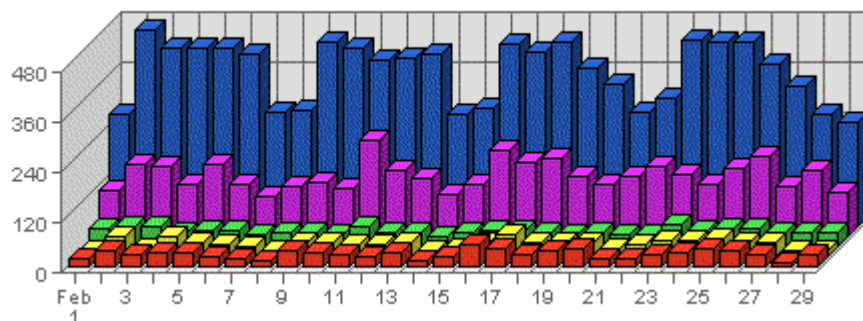

Summary:

- During the selected month, **602** distinct pages are responsible for **95,542** page views. (Averaging **158.71** views per page)
- During the previous month, **710** distinct pages were responsible for **93,353** page views. (Averaging **131.48** views per page)
- During the selected month there are **602** distinct pages. During the previous month there were **710** distinct pages. This is a change of **-108 (-15.21%)** distinct pages.
- During the selected month there are **95,542** page views. During the previous month there were **93,353** page views. This is a change of **2,189 (+2.34%)** page views.
- The selected month's average (**158.71** views per page) is **up** by **27.23 (+20.71%)** from last month's average (**131.48** views per page).
- **23.59%** of all pages were viewed more than the average (**158.71** views per page), and **76.41%** were viewed less.
- Your top page accounts for **3,507** page views, **3.67%** of all page views.
- **72** pages (**11.96%** of all pages) recorded only 1 page view.

Most Common Referring Sites

- www.google.fr
- www.jurixt.com
- search.ke.voila.fr
- search.msn.fr
- fr.search.yahoo.com

Referring Site	Referrals	Average	Forecasted	% of Total
1. www.google.fr	10,858	7,843.00	n/a ▼	41.99%
2. www.jurixt.com	4,315	3,610.25	n/a ▼	16.69%