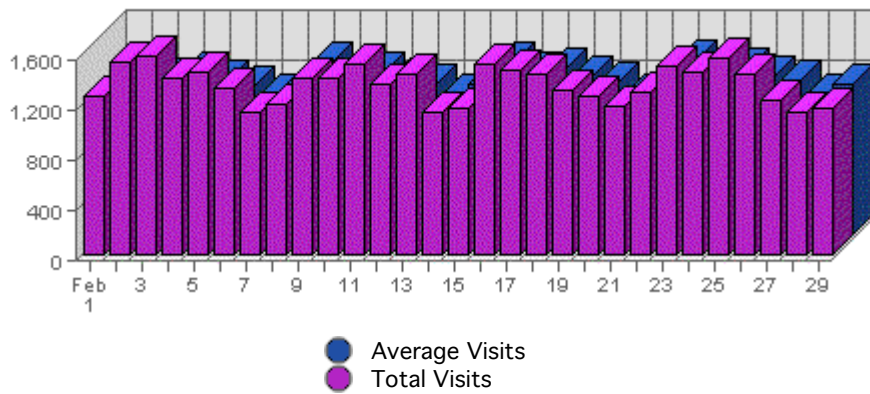

Visits

Date	Visits	Average	Forecast	% of Total
Sun Feb 01st, 2004	1,264	1,195.56	n/a ▼	3.20
Mon Feb 02nd, 2004	1,547	1,357.11	n/a ▼	3.91
Tue Feb 03rd, 2004	1,593	1,251.33	n/a ▲	4.03
Wed Feb 04th, 2004	1,419	1,299.33	n/a ▼	3.59
Thu Feb 05th, 2004	1,470	1,232.44	n/a ▼	3.72
Fri Feb 06th, 2004	1,336	1,197.80	n/a ▲	3.38
Sat Feb 07th, 2004	1,137	1,126.30	n/a ▼	2.87
Sun Feb 08th, 2004	1,215	1,202.40	n/a ▼	3.07
Mon Feb 09th, 2004	1,417	1,376.10	n/a ▼	3.58
Tue Feb 10th, 2004	1,413	1,285.50	n/a ▼	3.57
Wed Feb 11th, 2004	1,526	1,311.30	n/a ▲	3.86
Thu Feb 12th, 2004	1,361	1,256.20	n/a ▼	3.44
Fri Feb 13th, 2004	1,450	1,210.36	n/a ▲	3.67
Sat Feb 14th, 2004	1,139	1,127.27	n/a ▲	2.88
Sun Feb 15th, 2004	1,170	1,203.55	n/a ▼	2.96
Mon Feb 16th, 2004	1,535	1,379.82	n/a ▲	3.88
Tue Feb 17th, 2004	1,480	1,297.09	n/a ▲	3.74
Wed Feb 18th, 2004	1,455	1,330.82	n/a ▼	3.68
Thu Feb 19th, 2004	1,315	1,265.73	n/a ▼	3.32
Fri Feb 20th, 2004	1,271	1,230.33	n/a ▼	3.21
Sat Feb 21st, 2004	1,195	1,128.25	n/a ▲	3.02
Sun Feb 22nd, 2004	1,297	1,200.75	n/a ▲	3.28
Mon Feb 23rd, 2004	1,516	1,392.75	n/a ▼	3.83
Tue Feb 24th, 2004	1,467	1,312.33	n/a ▼	3.71
Wed Feb 25th, 2004	1,570	1,341.17	n/a ▲	3.97
Thu Feb 26th, 2004	1,440	1,269.83	n/a ▲	3.64
Fri Feb 27th, 2004	1,243	1,233.46	n/a ▼	3.14
Sat Feb 28th, 2004	1,151	1,133.38	n/a ▼	2.91
Sun Feb 29th, 2004	1,169	1,208.15	n/a ▼	2.95

Summary:

The total number of visits during the selected month is **39,561**.
The average number of visits during a month is **26,754.33**.

The smallest number of visits occurred on **Sat, Feb 07th 2004** with **1,137** visits.
The largest number of visits occurred on **Tue, Feb 03rd 2004** with **1,593** visits.

On average the smallest number of visits occurs on **Saturday** with **1,134.00** visits.
On average the largest number of visits occurs on **Wednesday** with **1,358.00** visits.

Most Common Downloads