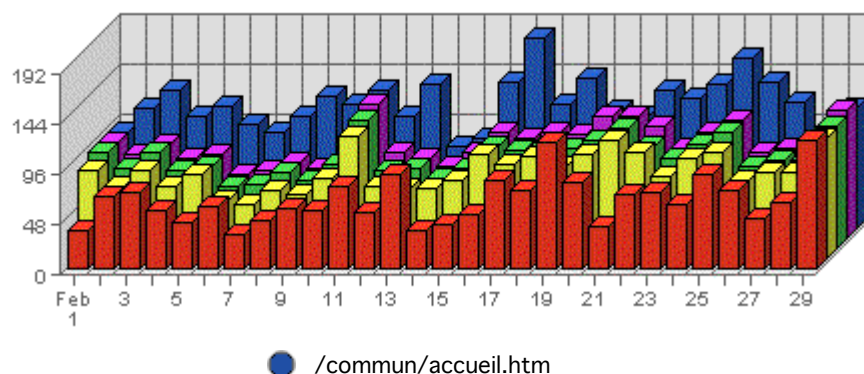

### Summary:

The total number of visits during the selected month is **39,561**.  
The average number of visits during a month is **26,754.33**.

The smallest number of visits occurred on **Sat, Feb 07th 2004** with **1,137** visits.  
The largest number of visits occurred on **Tue, Feb 03rd 2004** with **1,593** visits.

On average the smallest number of visits occurs on **Saturday** with **1,134.00** visits.  
On average the largest number of visits occurs on **Wednesday** with **1,358.00** visits.

**Summary:**

- During the selected month, **22** distinct files are responsible for **1,705** downloads. (Averaging **77.50** downloads per file)
- During the previous month, **23** distinct files were responsible for **1,233** downloads. (Averaging **53.61** downloads per file)
- During the selected month there are **22** distinct files. During the previous month there were **23** distinct files. This is a change of **-1 (-4.35%)** distinct file.
- The selected month's average (**77.50** downloads per download) is **up** by (**+44.56%**) from last month's average (**53.61** downloads per download).
- **27.27%** of all files were downloaded more than the average (**77.50** downloads per file), and **72.73%** were downloaded less.
- Your top file accounts for downloads, **28.74%** of all downloads.
- **0** files (**0.00%** of all files) recorded only 1 download.

**Most Common Page Views**

- /xp/xp.htm
- /xp/somm\_xp.htm
- /xp/main.htm
- /Default.htm

URL	Hits	Average	Forecasted	% of Total
1. /commun/accueil.htm	3,507	2,460.50	n/a ▲	3.67%
2. /xp/xp.htm	2,650	2,094.00	n/a ▼	2.77%
3. /xp/somm_xp.htm	2,564	2,025.50	n/a ▼	2.68%
4. /xp/main.htm	2,447	1,943.00	n/a ▼	2.56%
5. /Default.htm	1,920	1,337.00	n/a ▲	2.01%
6. /informatique/win_haut.htm	1,879	1,353.50	n/a ▲	1.97%
7. /xp/xp_18.htm	1,610	1,205.50	n/a ▲	1.69%
8. /informatique/win_blank.htm	1,572	1,122.25	n/a ▲	1.65%
9. /xp/xp_31.htm	1,570	1,087.75	n/a ▼	1.64%
10. /informatique/win.htm	1,544	1,096.00	n/a ▲	1.62%