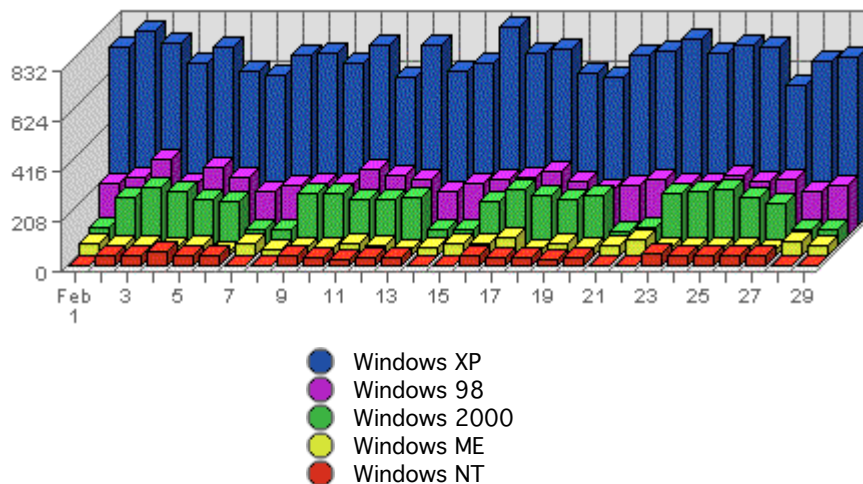

3.	search.ke.voila.fr	1,122	819.25	n/a	▼	4.34%
4.	search.msn.fr	944	641.00	n/a	▲	3.65%
5.	fr.search.yahoo.com	927	660.25	n/a	▼	3.58%
6.	www.google.com	913	732.00	n/a	▼	3.53%
7.	www.google.be	489	371.50	n/a	▼	1.89%
8.	www.aolrecherche.aol.fr	439	369.75	n/a	▼	1.70%
9.	www.google.ca	426	339.00	n/a	▼	1.65%
10.	yaplukon.org	374	345.00	n/a	▼	1.45%

Summary:

- During the selected month, **470** distinct referrers are responsible for **25,859** visits.
  (Averaging **55.02** visits per referrer)
- During the previous month, **442** distinct referrers were responsible for **28,516** visits.
  (Averaging **64.52** visits per referrer)
- During the selected month there are **470** distinct referrers.
  During the previous month there were **442** distinct referrers.
  This is a change of **28 (+6.33%)** distinct referrers.
- During the selected month there are **25,859** referred visits.
  During the previous month there were **28,516** referred visits.
  This is a change of **-2,657 (-9.32%)** visits.
- The selected month's average (**55.02** visits per referring site) is **down** by **9.50 (-14.72%)** from last month's average (**64.52** visits per referring site).
- **5.96%** of all referrers provided more visits than the average (**55.02** visits per referrer), and **94.04%** provided less.
- Your top referrer accounts for **10,858** referred visits, **41.99%** of all referred visits.
- **192** referrers (**40.85%** of all referrers) referred only 1 visit.

Most Common Browser Operating Systems

	Operating System	Visits	Average	Forecasted	% of Total	
1.	Windows XP	20,512	14,941.00	n/a	▼	57.33%
2.	Windows 98	6,734	5,295.50	n/a	▼	18.82%
3.	Windows 2000	4,856	3,528.50	n/a	▼	13.57%
4.	Windows ME	1,303	1,027.25	n/a	▼	3.64%
5.	Windows NT	902	679.50	n/a	▼	2.52%
6.	Windows 95	782	646.75	n/a	▼	2.19%
7.	Linux	313	292.50	n/a	▼	0.87%
8.	Macintosh PPC	167	153.25	n/a	▼	0.47%
9.	Windows 2003	112	83.75	n/a	▼	0.31%
10.	Macintosh OS X	80	59.25	n/a	▼	0.22%