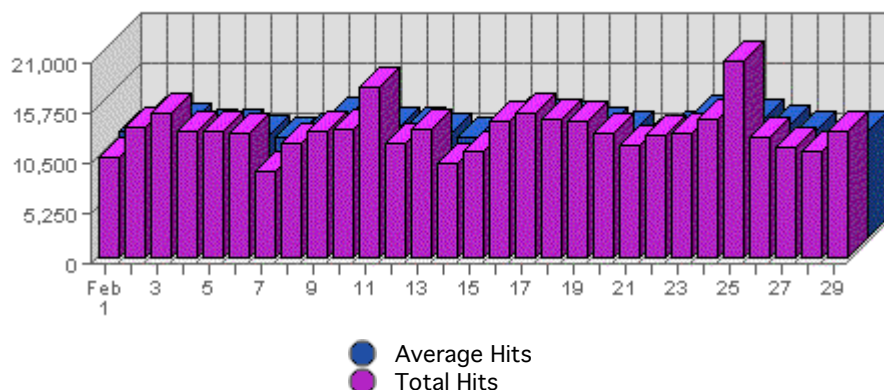

The smallest amount of bandwidth transferred occurred on **Sat, Feb 14th 2004** with **67.64 MB** transferred.
The largest amount of bandwidth transferred occurred on **Wed, Feb 11th 2004** with **214.70 MB** transferred.

On average the smallest amount of bandwidth transferred occurs on **Saturday** with **81.04 MB** transferred.
On average the largest amount of bandwidth transferred occurs on **Wednesday** with **119.59 MB** transferred.

Hits

Date	Hits	Average	Forecast	% of Total
Sun Feb 01st, 2004	10,600	11,134.33	n/a ▼	2.75
Mon Feb 02nd, 2004	13,734	12,621.33	n/a ▼	3.56
Tue Feb 03rd, 2004	15,201	12,089.78	n/a ▲	3.94
Wed Feb 04th, 2004	13,248	11,549.89	n/a ▼	3.43
Thu Feb 05th, 2004	13,284	11,533.89	n/a ▲	3.44
Fri Feb 06th, 2004	13,125	10,751.10	n/a ▲	3.40
Sat Feb 07th, 2004	9,217	10,632.60	n/a ▼	2.39
Sun Feb 08th, 2004	12,159	11,080.90	n/a ▲	3.15
Mon Feb 09th, 2004	13,243	12,732.60	n/a ▼	3.43
Tue Feb 10th, 2004	13,448	12,400.90	n/a ▼	3.49
Wed Feb 11th, 2004	18,048	11,719.70	n/a ▲	4.68
Thu Feb 12th, 2004	12,073	11,708.90	n/a ▼	3.13
Fri Feb 13th, 2004	13,602	10,966.91	n/a ▲	3.53
Sat Feb 14th, 2004	9,936	10,503.91	n/a ▲	2.58
Sun Feb 15th, 2004	11,138	11,178.91	n/a ▼	2.89
Mon Feb 16th, 2004	14,344	12,779.00	n/a ▲	3.72
Tue Feb 17th, 2004	15,139	12,496.09	n/a ▲	3.92
Wed Feb 18th, 2004	14,599	12,295.00	n/a ▼	3.78
Thu Feb 19th, 2004	14,379	11,742.00	n/a ▲	3.73
Fri Feb 20th, 2004	13,054	11,186.50	n/a ▼	3.38
Sat Feb 21st, 2004	11,901	10,456.58	n/a ▲	3.08
Sun Feb 22nd, 2004	12,984	11,175.50	n/a ▲	3.37
Mon Feb 23rd, 2004	13,149	12,909.42	n/a ▼	3.41
Tue Feb 24th, 2004	14,513	12,716.33	n/a ▼	3.76
Wed Feb 25th, 2004	20,604	12,487.00	n/a ▲	5.34
Thu Feb 26th, 2004	12,749	11,961.75	n/a ▼	3.30
Fri Feb 27th, 2004	11,717	11,330.15	n/a ▼	3.04
Sat Feb 28th, 2004	11,206	10,567.69	n/a ▼	2.90
Sun Feb 29th, 2004	13,423	11,314.62	n/a ▲	3.48

Summary:

The total number of hits during the selected month is **385,817**.
The average number of hits during a month is **248,066.67**.

The smallest number of hits occurred on **Sat, Feb 07th 2004** with **9,217** hits.
The largest number of hits occurred on **Wed, Feb 25th 2004** with **20,604** hits.

On average the smallest number of hits occurs on **Saturday** with **10,613.00** hits.
On average the largest number of hits occurs on **Wednesday** with **13,111.00** hits.