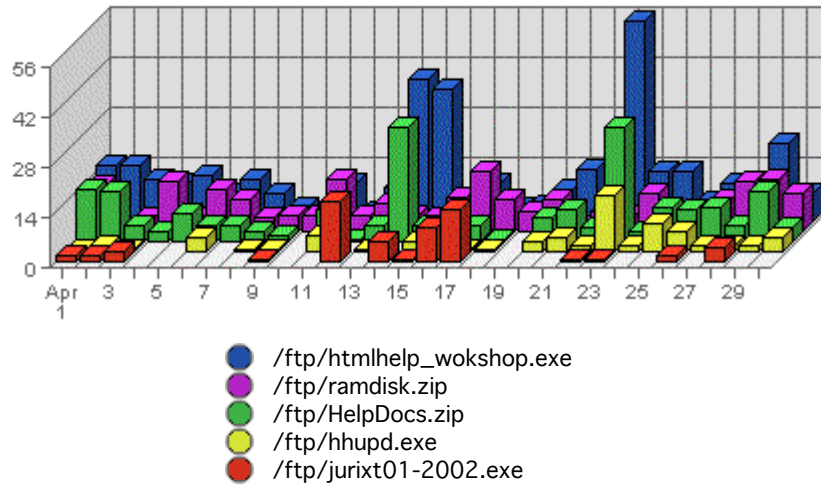

URL	Downloads	Average	Forecasted	% of Total
1. /ftp/htmlhelp_wokshop.exe	397	310.50	n/a ▲	32.95%
2. /ftp/ramdisk.zip	239	202.83	n/a ▼	19.83%
3. /ftp/HelpDocs.zip	232	166.83	n/a ▲	19.25%
4. /ftp/hhupd.exe	72	70.83	n/a ▲	5.98%
5. /ftp/jurixt01-2002.exe	65	71.50	n/a ▼	5.39%
6. /acier/agx.zip	62	82.83	n/a ▼	5.15%
7. /ftp/Dureg.exe	25	20.50	n/a ▼	2.07%
8. /ftp/winnt.zip	17	16.33	n/a ▼	1.41%
9. /acier/spirou.zip	13	14.67	n/a ▼	1.08%
10. /ftp/radars.zip	11	14.67	n/a ▼	0.91%

Summary:

- During the selected month, **22** distinct files are responsible for **1,205** downloads. (Averaging **54.77** downloads per file)
- During the previous month, **24** distinct files were responsible for **1,252** downloads. (Averaging **52.17** downloads per file)
- During the selected month there are **22** distinct files. During the previous month there were **24** distinct files. This is a change of **-2 (-8.33%)** distinct files.
- The selected month's average (**54.77** downloads per download) is **up** by (**+4.98%**) from last month's average (**52.17** downloads per download).
- **27.27%** of all files were downloaded more than the average (**54.77** downloads per file), and **72.73%** were downloaded less.
- Your top file accounts for downloads, **32.95%** of all downloads.
- **0** files (**0.00%** of all files) recorded only 1 download.

Most Common Page Views