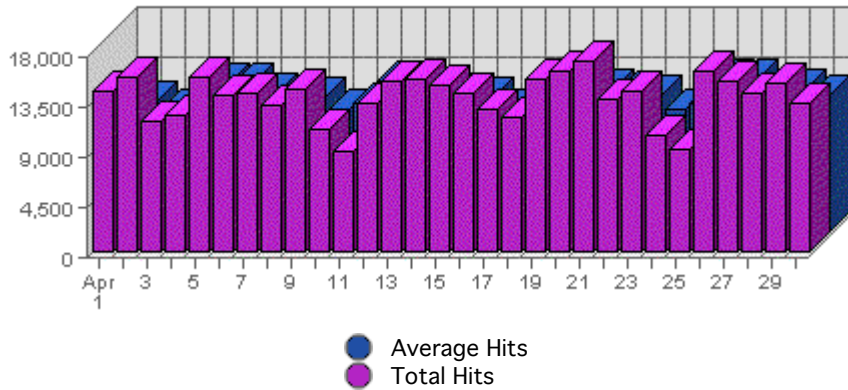

The average amount of bandwidth transferred during a month is **2.52 GB**.

The smallest amount of bandwidth transferred occurred on **Sun, Apr 11th 2004** with **78.30 MB** transferred.
The largest amount of bandwidth transferred occurred on **Wed, Apr 21st 2004** with **157.68 MB** transferred.

On average the smallest amount of bandwidth transferred occurs on **Saturday** with **85.99 MB** transferred.
On average the largest amount of bandwidth transferred occurs on **Wednesday** with **118.27 MB** transferred.

Hits

Date	Hits	Average	Forecast	% of Total
Thu Apr 01st, 2004	14,493	12,440.88	n/a ▲	3.47
Fri Apr 02nd, 2004	15,745	11,878.67	n/a ▲	3.77
Sat Apr 03rd, 2004	11,847	11,025.11	n/a ▼	2.84
Sun Apr 04th, 2004	12,389	11,583.33	n/a ▲	2.97
Mon Apr 05th, 2004	15,752	13,475.00	n/a ▲	3.77
Tue Apr 06th, 2004	14,054	13,477.39	n/a ▲	3.37
Wed Apr 07th, 2004	14,300	12,565.72	n/a ▲	3.42
Thu Apr 08th, 2004	13,191	12,561.59	n/a ▼	3.16
Fri Apr 09th, 2004	14,713	12,082.16	n/a ▼	3.52
Sat Apr 10th, 2004	11,034	11,068.37	n/a ▼	2.64
Sun Apr 11th, 2004	9,166	11,625.74	n/a ▼	2.19
Mon Apr 12th, 2004	13,479	13,594.84	n/a ▼	3.23
Tue Apr 13th, 2004	15,394	13,507.74	n/a ▲	3.69
Wed Apr 14th, 2004	15,483	12,657.00	n/a ▲	3.71
Thu Apr 15th, 2004	15,105	12,596.56	n/a ▲	3.62
Fri Apr 16th, 2004	14,360	12,213.70	n/a ▼	3.44
Sat Apr 17th, 2004	12,939	11,066.65	n/a ▲	3.10
Sun Apr 18th, 2004	12,173	11,502.75	n/a ▲	2.92
Mon Apr 19th, 2004	15,633	13,589.05	n/a ▲	3.74
Tue Apr 20th, 2004	16,244	13,602.05	n/a ▲	3.89
Wed Apr 21st, 2004	17,184	12,798.30	n/a ▲	4.12
Thu Apr 22nd, 2004	13,843	12,728.58	n/a ▼	3.32
Fri Apr 23rd, 2004	14,488	12,315.90	n/a ▲	3.47
Sat Apr 24th, 2004	10,581	11,155.81	n/a ▼	2.53
Sun Apr 25th, 2004	9,292	11,534.67	n/a ▼	2.23
Mon Apr 26th, 2004	16,351	13,686.38	n/a ▲	3.92
Tue Apr 27th, 2004	15,385	13,727.86	n/a ▼	3.68
Wed Apr 28th, 2004	14,372	13,007.14	n/a ▼	3.44
Thu Apr 29th, 2004	15,158	12,784.30	n/a ▲	3.63
Fri Apr 30th, 2004	13,431	12,414.64	n/a ▼	3.22

Summary:

The total number of hits during the selected month is **417,579**.
The average number of hits during a month is **306,229.60**.

The smallest number of hits occurred on **Sun, Apr 11th 2004** with **9,166** hits.
The largest number of hits occurred on **Wed, Apr 21st 2004** with **17,184** hits.

On average the smallest number of hits occurs on **Saturday** with **10,696.00** hits.