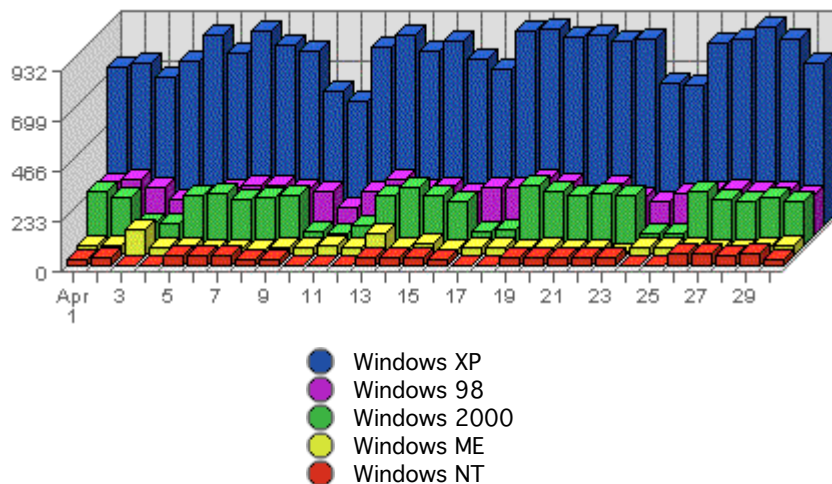

Summary:

- During the selected month, **457** distinct referrers are responsible for **30,064** visits.
  (Averaging **65.79** visits per referrer)
- During the previous month, **453** distinct referrers were responsible for **26,326** visits.
  (Averaging **58.11** visits per referrer)
- During the selected month there are **457** distinct referrers.
  During the previous month there were **453** distinct referrers.
  This is a change of **4 (+0.88%)** distinct referrers.
- During the selected month there are **30,064** referred visits.
  During the previous month there were **26,326** referred visits.
  This is a change of **3,738 (+14.20%)** visits.
- The selected month's average (**65.79** visits per referring site) is **up** by **7.68 (+13.22%)** from last month's average (**58.11** visits per referring site).
- **6.13%** of all referrers provided more visits than the average (**65.79** visits per referrer), and **93.87%** provided less.
- Your top referrer accounts for **13,063** referred visits, **43.45%** of all referred visits.
- **200** referrers (**43.76%** of all referrers) referred only 1 visit.

Most Common Browser Operating Systems

	Operating System	Visits	Average	Forecasted	% of Total
1.	Windows XP	24,284	17,488.67	n/a ▲	59.88%
2.	Windows 98	6,475	5,673.33	n/a ▲	15.97%
3.	Windows 2000	5,748	4,159.17	n/a ▲	14.17%
4.	Windows ME	1,347	1,109.83	n/a ▲	3.32%
5.	Windows NT	987	784.00	n/a ▼	2.43%
6.	Windows 95	837	683.00	n/a ▲	2.06%
7.	Linux	376	309.50	n/a ▲	0.93%
8.	Macintosh PPC	179	161.00	n/a ▲	0.44%
9.	Windows 2003	176	110.83	n/a ▲	0.43%
10.	Macintosh OS X	119	79.67	n/a ▼	0.29%