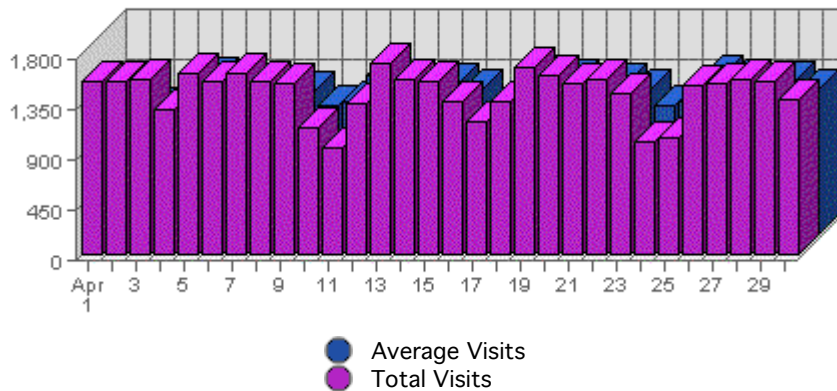

On average the largest number of hits occurs on **Monday** with **13,807.00** hits.

Visits

Date	Visits	Average	Forecast	% of Total
Thu Apr 01st, 2004	1,556	1,330.00	n/a ▼	3.56
Fri Apr 02nd, 2004	1,556	1,271.94	n/a ▲	3.56
Sat Apr 03rd, 2004	1,582	1,140.06	n/a ▲	3.62
Sun Apr 04th, 2004	1,299	1,193.22	n/a ▲	2.98
Mon Apr 05th, 2004	1,635	1,419.11	n/a ▲	3.75
Tue Apr 06th, 2004	1,555	1,365.94	n/a ▲	3.56
Wed Apr 07th, 2004	1,621	1,314.28	n/a ▲	3.71
Thu Apr 08th, 2004	1,558	1,343.29	n/a ▲	3.57
Fri Apr 09th, 2004	1,531	1,286.89	n/a ▼	3.51
Sat Apr 10th, 2004	1,145	1,163.32	n/a ▼	2.62
Sun Apr 11th, 2004	964	1,198.79	n/a ▼	2.21
Mon Apr 12th, 2004	1,351	1,430.47	n/a ▼	3.10
Tue Apr 13th, 2004	1,711	1,375.89	n/a ▲	3.92
Wed Apr 14th, 2004	1,566	1,330.42	n/a ▼	3.59
Thu Apr 15th, 2004	1,548	1,355.22	n/a ▼	3.55
Fri Apr 16th, 2004	1,378	1,299.10	n/a ▼	3.16
Sat Apr 17th, 2004	1,191	1,162.40	n/a ▲	2.73
Sun Apr 18th, 2004	1,374	1,187.05	n/a ▲	3.15
Mon Apr 19th, 2004	1,690	1,426.50	n/a ▲	3.87
Tue Apr 20th, 2004	1,603	1,392.65	n/a ▼	3.67
Wed Apr 21st, 2004	1,546	1,342.20	n/a ▼	3.54
Thu Apr 22nd, 2004	1,578	1,365.37	n/a ▲	3.62
Fri Apr 23rd, 2004	1,446	1,302.86	n/a ▲	3.31
Sat Apr 24th, 2004	1,023	1,163.76	n/a ▼	2.34
Sun Apr 25th, 2004	1,061	1,195.95	n/a ▼	2.43
Mon Apr 26th, 2004	1,519	1,439.05	n/a ▼	3.48
Tue Apr 27th, 2004	1,536	1,402.67	n/a ▼	3.52
Wed Apr 28th, 2004	1,571	1,351.90	n/a ▲	3.60
Thu Apr 29th, 2004	1,553	1,376.00	n/a ▼	3.56
Fri Apr 30th, 2004	1,402	1,309.36	n/a ▼	3.21

Summary:

The total number of visits during the selected month is **43,649**.

The average number of visits during a month is **31,992.40**.

The smallest number of visits occurred on **Sun, Apr 11th 2004** with **964** visits.

The largest number of visits occurred on **Tue, Apr 13th 2004** with **1,711** visits.

On average the smallest number of visits occurs on **Saturday** with **1,112.00** visits.

On average the largest number of visits occurs on **Monday** with **1,442.00** visits.

Most Common Downloads