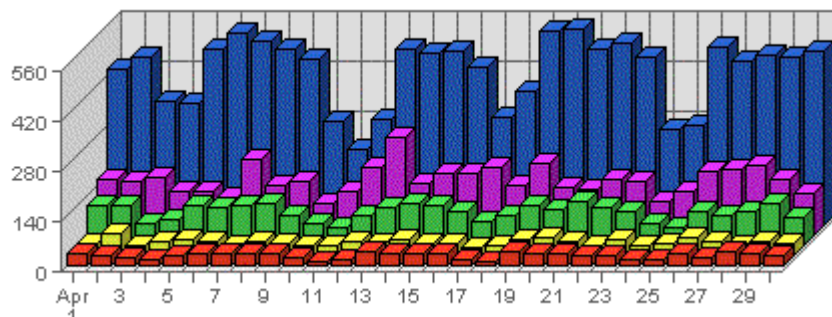

Summary:

- During the selected month, **678** distinct pages are responsible for **96,509** page views. (Averaging **142.34** views per page)
- During the previous month, **711** distinct pages were responsible for **98,153** page views. (Averaging **138.05** views per page)
- During the selected month there are **678** distinct pages. During the previous month there were **711** distinct pages. This is a change of **-33 (-4.64%)** distinct pages.
- During the selected month there are **96,509** page views. During the previous month there were **98,153** page views. This is a change of **-1,644 (-1.67%)** page views.
- The selected month's average (**142.34** views per page) is **up** by **4.29 (+3.11%)** from last month's average (**138.05** views per page).
- **22.42%** of all pages were viewed more than the average (**142.34** views per page), and **77.58%** were viewed less.
- Your top page accounts for **3,529** page views, **3.66%** of all page views.
- **76** pages (**11.21%** of all pages) recorded only 1 page view.

Most Common Referring Sites

- www.google.fr
- www.jurixt.com
- fr.search.yahoo.com
- www.google.com
- search.msn.fr

Referring Site	Referrals	Average	Forecasted	% of Total
1. www.google.fr	13,063	9,194.17	n/a ▲	43.45%