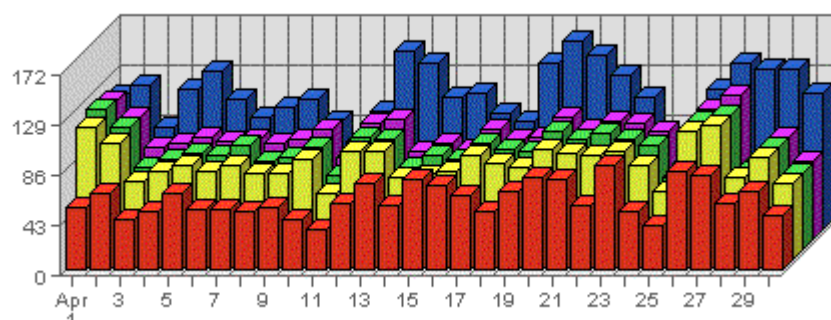

Most Common Page Views