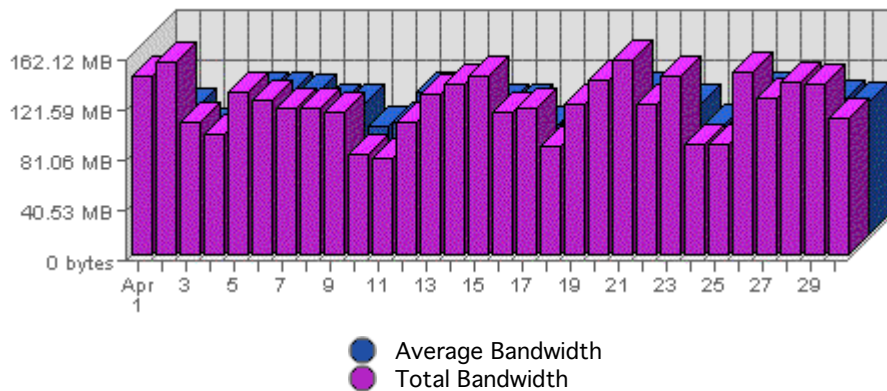

Bandwidth

Date	Bandwidth	Average	Forecast	% of Total
Thu Apr 01st, 2004	145.41 MB	103.58 MB	n/a ▲	3.97
Fri Apr 02nd, 2004	156.54 MB	103.07 MB	n/a ▲	4.28
Sat Apr 03rd, 2004	108.39 MB	87.21 MB	n/a ▼	2.96
Sun Apr 04th, 2004	97.34 MB	90.66 MB	n/a ▲	2.66
Mon Apr 05th, 2004	132.70 MB	115.82 MB	n/a ▲	3.62
Tue Apr 06th, 2004	124.91 MB	115.27 MB	n/a ▼	3.41
Wed Apr 07th, 2004	119.45 MB	113.73 MB	n/a ▼	3.26
Thu Apr 08th, 2004	118.93 MB	106.04 MB	n/a ▼	3.25
Fri Apr 09th, 2004	116.51 MB	105.88 MB	n/a ▼	3.18
Sat Apr 10th, 2004	81.35 MB	88.32 MB	n/a ▼	2.22
Sun Apr 11th, 2004	78.30 MB	91.01 MB	n/a ▼	2.14
Mon Apr 12th, 2004	107.21 MB	116.71 MB	n/a ▼	2.93
Tue Apr 13th, 2004	130.89 MB	115.78 MB	n/a ▲	3.58
Wed Apr 14th, 2004	138.19 MB	114.03 MB	n/a ▲	3.77
Thu Apr 15th, 2004	145.41 MB	106.76 MB	n/a ▲	3.97
Fri Apr 16th, 2004	115.58 MB	106.41 MB	n/a ▼	3.16
Sat Apr 17th, 2004	118.59 MB	87.97 MB	n/a ▲	3.24
Sun Apr 18th, 2004	89.03 MB	90.37 MB	n/a ▲	2.43
Mon Apr 19th, 2004	122.03 MB	116.23 MB	n/a ▲	3.33
Tue Apr 20th, 2004	141.69 MB	116.53 MB	n/a ▲	3.87
Wed Apr 21st, 2004	157.68 MB	115.24 MB	n/a ▲	4.31
Thu Apr 22nd, 2004	122.82 MB	108.79 MB	n/a ▼	3.36
Fri Apr 23rd, 2004	145.41 MB	106.85 MB	n/a ▲	3.97
Sat Apr 24th, 2004	90.10 MB	89.43 MB	n/a ▼	2.46
Sun Apr 25th, 2004	90.27 MB	90.31 MB	n/a ▲	2.47
Mon Apr 26th, 2004	147.83 MB	116.51 MB	n/a ▲	4.04
Tue Apr 27th, 2004	127.93 MB	117.73 MB	n/a ▼	3.49
Wed Apr 28th, 2004	139.51 MB	117.26 MB	n/a ▼	3.81
Thu Apr 29th, 2004	139.11 MB	109.50 MB	n/a ▲	3.80
Fri Apr 30th, 2004	111.63 MB	108.60 MB	n/a ▼	3.05

Summary:

The total amount of bandwidth transferred during the selected month is **3.57 GB**.

The average amount of bandwidth transferred during a month is **2.52 GB**.

The smallest amount of bandwidth transferred occurred on **Sun, Apr 11th 2004** with **78.30 MB** transferred.
The largest amount of bandwidth transferred occurred on **Wed, Apr 21st 2004** with **157.68 MB** transferred.